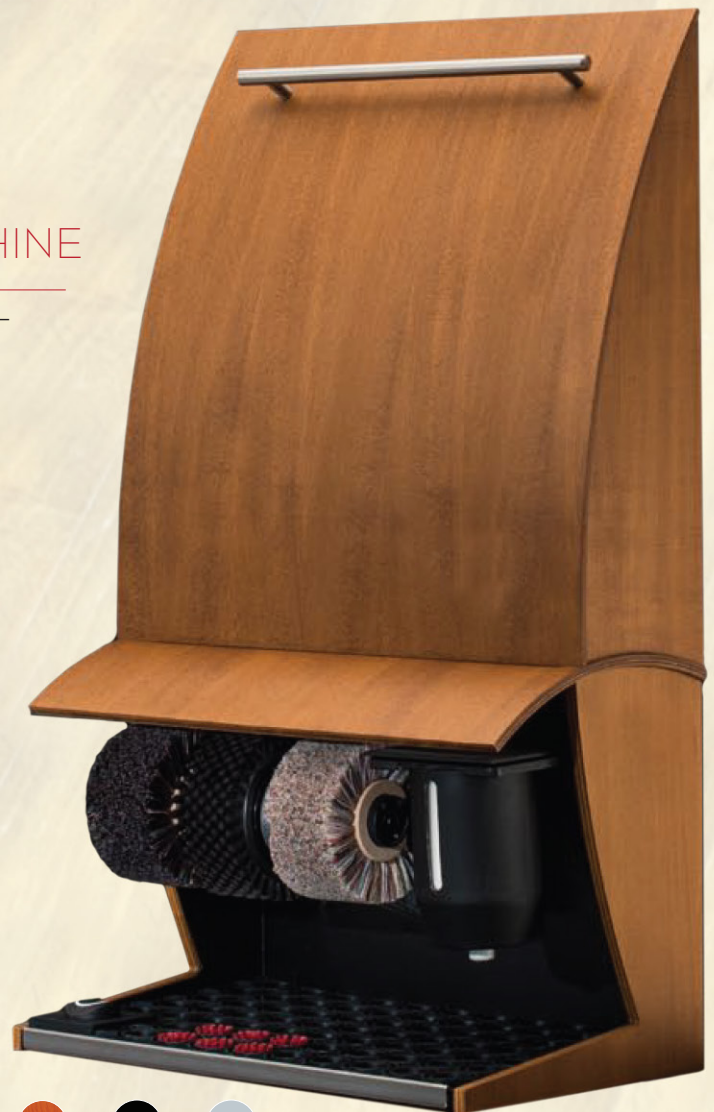

BY DIMAXGROUP.COM

ELEGANT SHOE POLISHING MACHINE
FOR A DISTINGUISHED GUEST

BY DIMAXGROUP.COM

1.888.663.2244

Dark Walnut

Mahogany

Cherry

Black

Silver

Perfect for use in luxury hotels, office towers, government buildings, shopping centers, condos and airports.

ELÉGANCE COULEUR PLUS

ELLIPSE

POLIFIX 2 PLUS

RONDA 30

POLISWING

COSMO PLUS